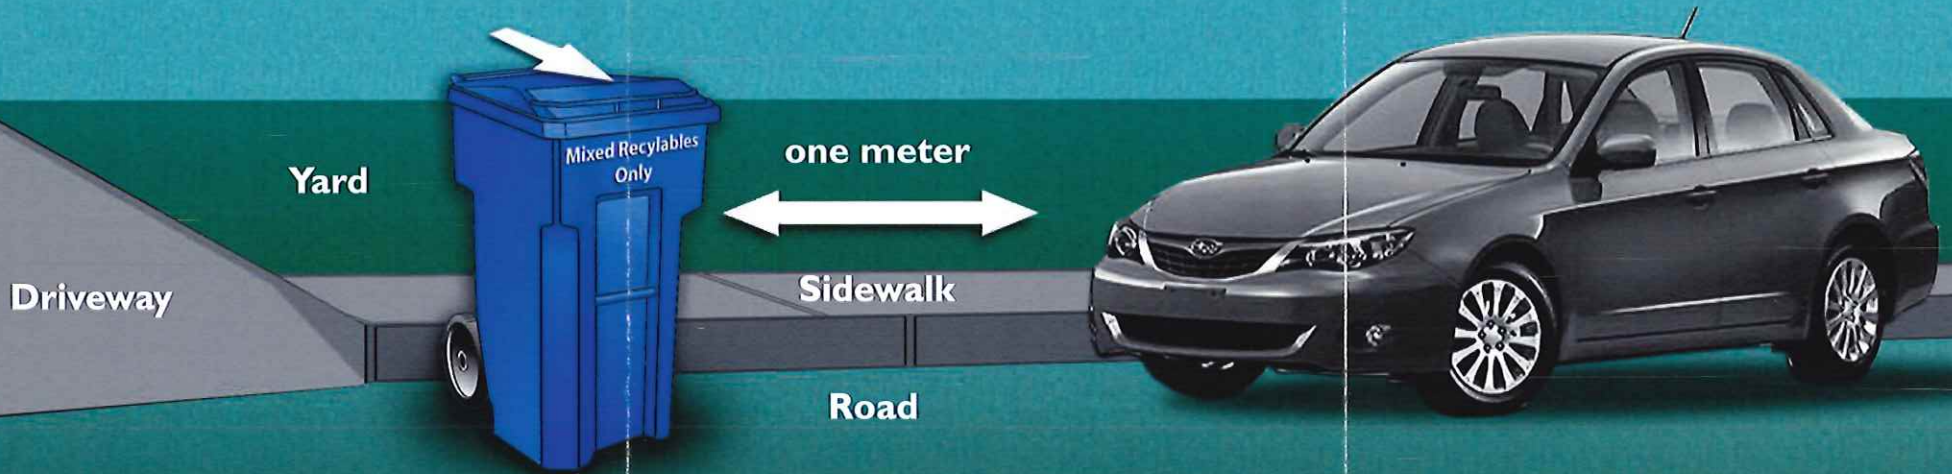

Residents will be supplied with one blue cart labeled "Mixed Recyclables Only".
Your collection day for mixed recyclables will be the first & third Tuesdays of the month.

HOW TO USE YOUR ROLLING CARTS

1. Place recyclables in the blue cart.
2. Roll your cart curbside on collection day by 7:00 am and ensure you remove it by the end of the day.
3. Ensure wheels/handles are facing inward toward your home with wheels touching the edge of the street or curb.
4. Be sure there is one meter of clearance on all sides of the cart and overhead - this includes between the garbage & parked cars, fences & trees beside or above.